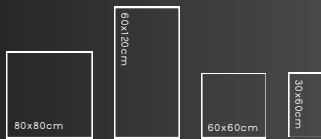

DUNE

BÉ MẬT MATT

- MK183591_30x60_matt
- MK250231_40x80_matt
- MK582551_60x120_matt

URBAN TERRAZZO

BÉ MẬT MATT

TERRAZZO

60x120cm

16x80cm