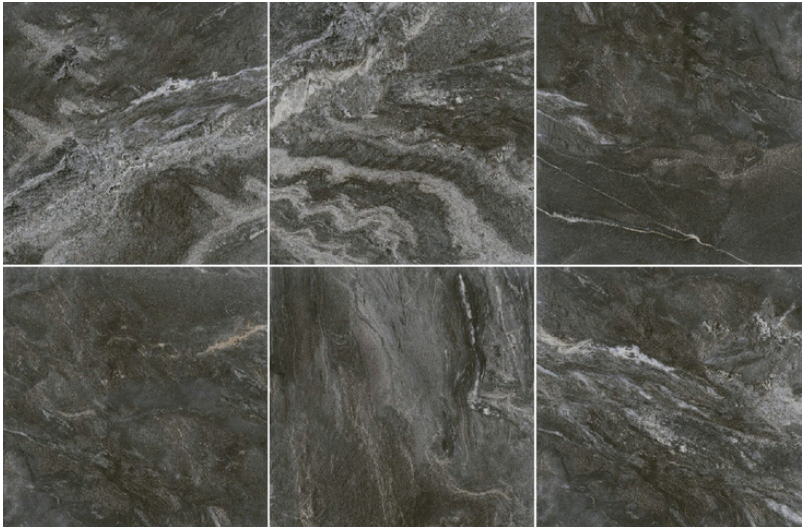

MK512551-Matt
60x120/porcelain

beige

MK512541-Matt
60x120/porcelain

QUARZITE

Collection

MATT

MK133801-Matt 30x60 granite

MK326861-Matt 60x60 granite

600x600

solo

Collection

MK498811-Bống
80x80/porcelain

MK467021-Bống
80x80/porcelain

MK366021-Bống
60x60/porcelain

SEMI

Collection