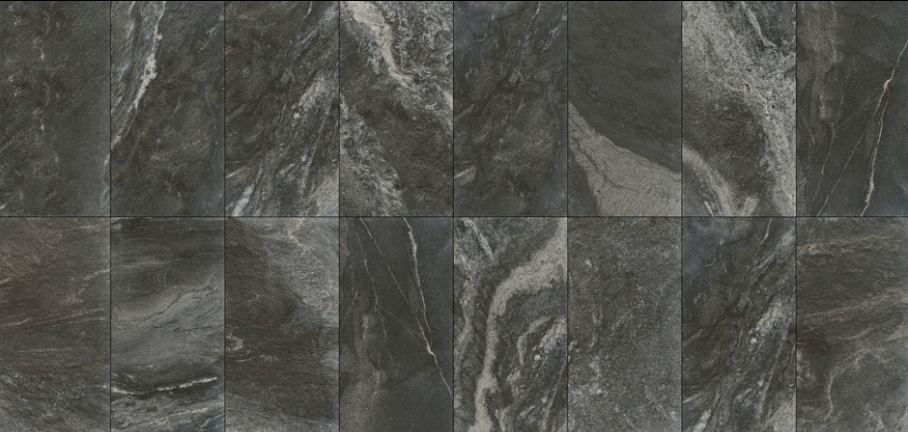

MK512551-Matt
60x120/porcelain

beige

MK512541-Matt
60x120/porcelain

QUARZITE

Collection

MATT

MK133801-Matt 30x60 granite

MK326861-Matt 60x60 granite

600x600

solo

Collection

MK498811-Bống
80x80/porcelain

MK467021-Bống
80x80/porcelain

MK366021-Bống
60x60/porcelain

SEMI

Collection