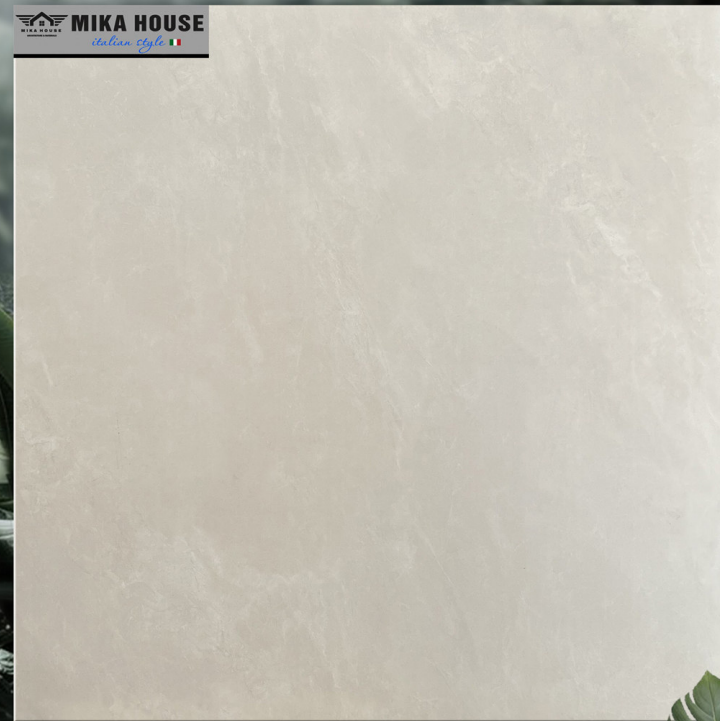

MK8102011 100x100 / matt/ porcelain

www.mikahouse.vn

MK8102011 100x100 / matt/ porcelain

www.mikahouse.vn

MK8102011 100x100 / matt/ porcelain

www.mikahouse.vn

MIKA HOUSE
Italian Style

MK8102011 100x100 / matt/ porcelain