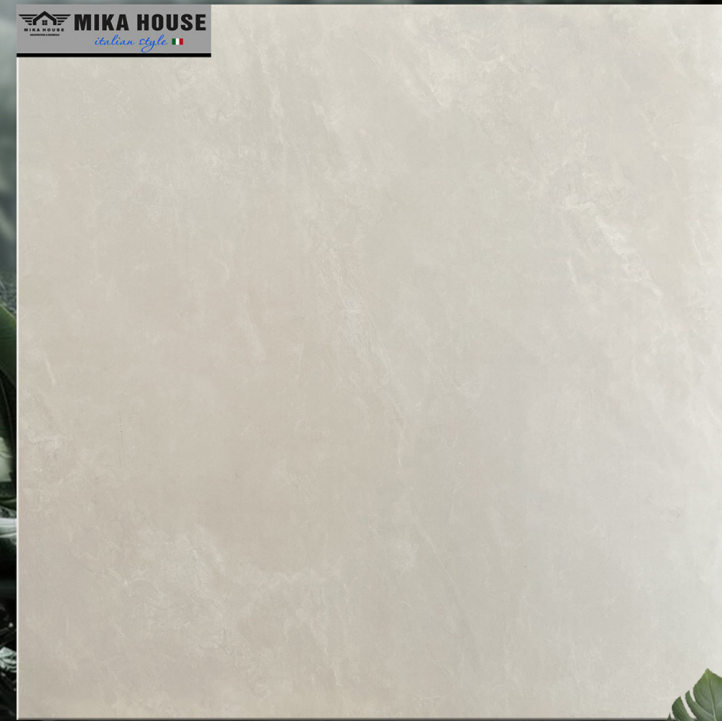

MK8102011 100x100 / matt/ porcelain

www.mikahouse.vn